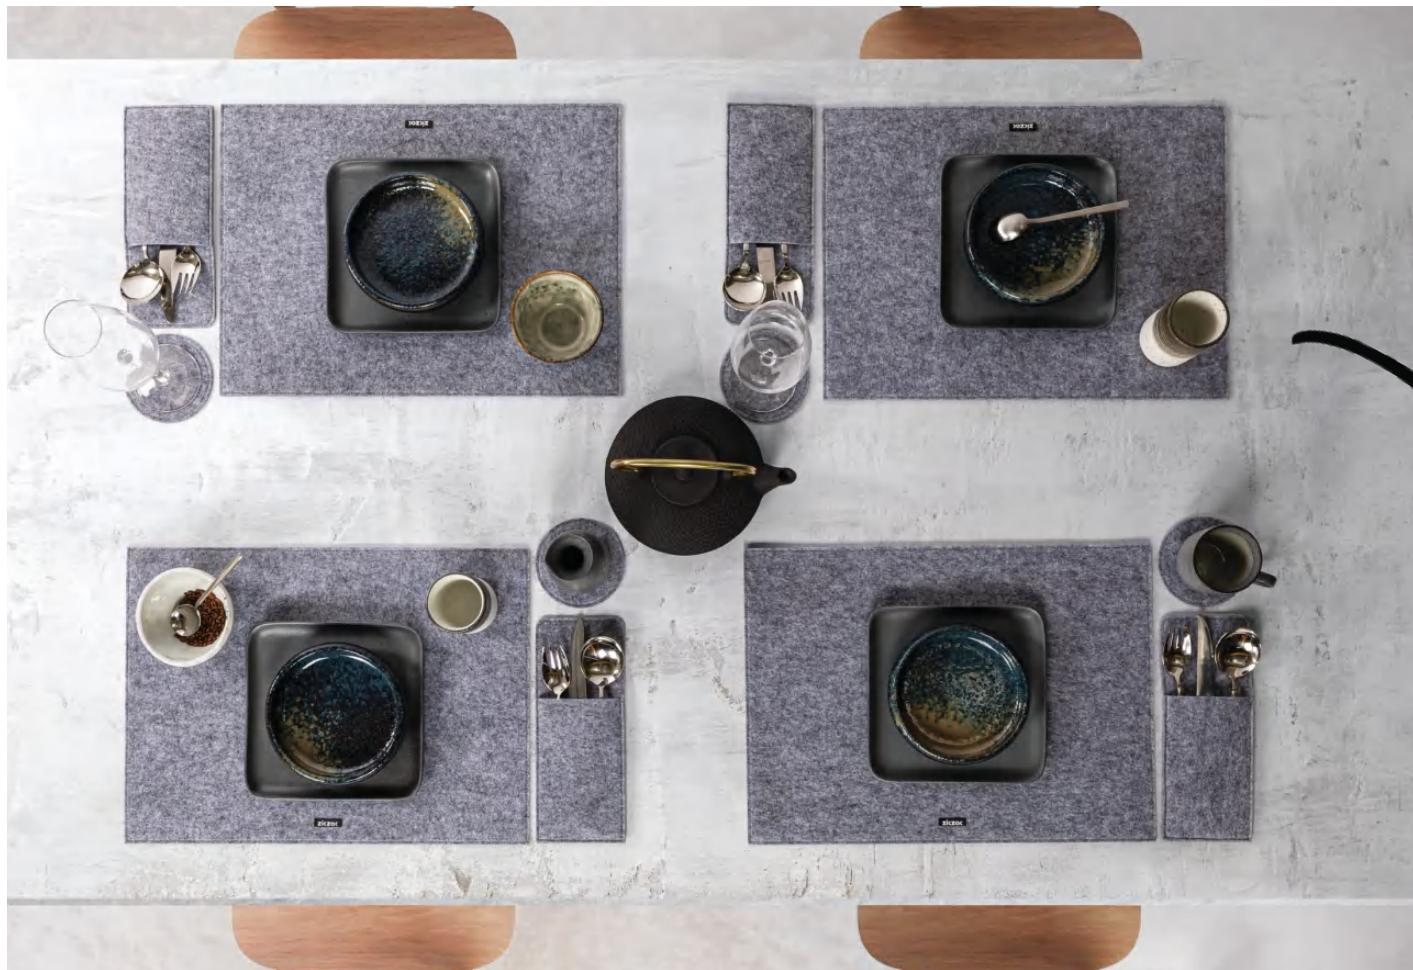

NUNO

Recycled felt assortment

The NUNO collection is our investment into a green, durable & sustainable future. This assortment consist of felt placemats, coasters & cutlery holders made from 100% recycled plastic bottles. The production process takes the PET plastic bottles & turns it into the polyester yarn. With this alluring collection you can create a wholesome modern table setting with an eye for a better future.