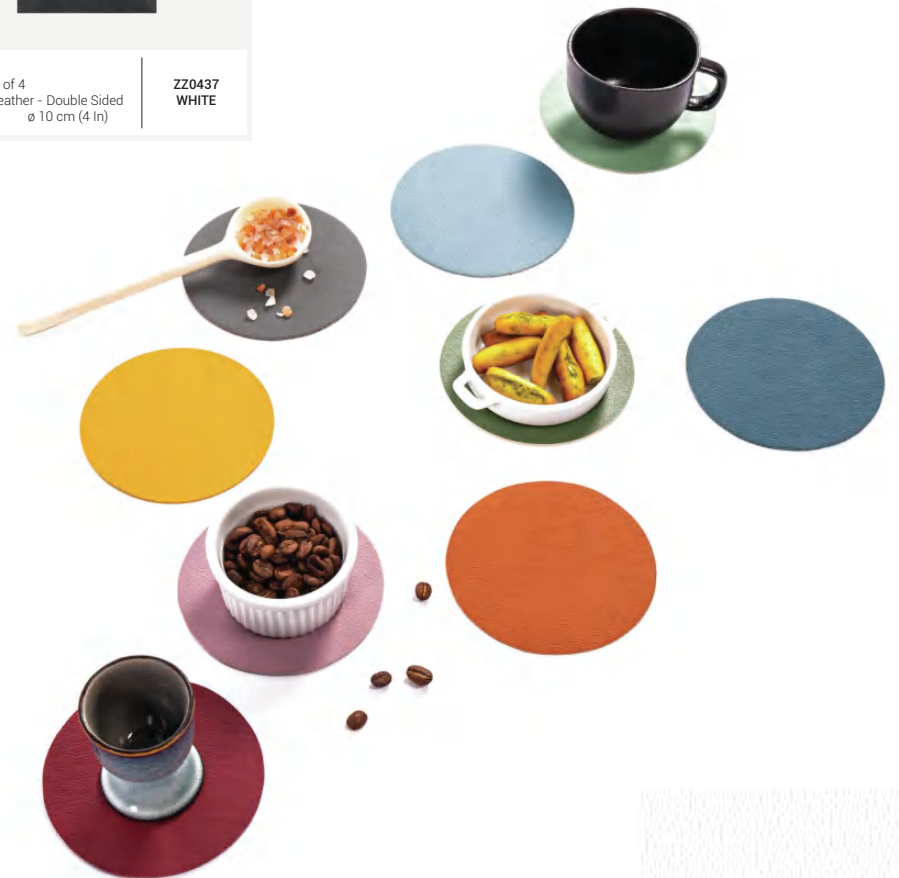

**ZZ0437
SAND**

**ZZ0437
BLUE**

**ZZ0437
MAUVE**

**ZZ0437
DILL**

**ZZ0437
CAMEL**

**ZZ0437
BLUE STONE**

**ZZ0437
TAUPE**

**ZZ0437
WHITE**

**ZZ0437
CAMEL**

**ZZ0437
GREEN**

**ZZ0437
RED**

**ZZ0437
BROWN**

**ZZ0437
GREY**

**ZZ0437
BLACK**