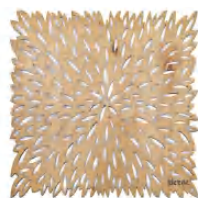

BIRCH
Placemat
100% FSC Birch wood
Square 36x36 cm (14x14 In)

ZZ0561
HONEY