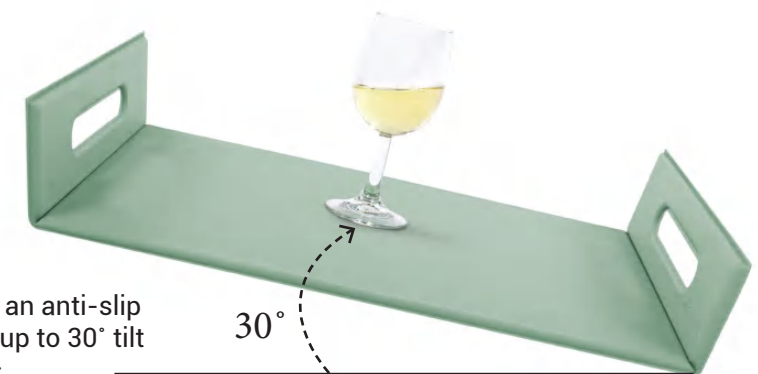

	multifunctional design		Max. weight up to 8 kg
	Anti-slip up to 30° inclination		Easy store and clean

MAUVE

BLUE STONE

GREEN

TAUPE

GREY

BLACK

Features an anti-slip function up to 30° tilt position*